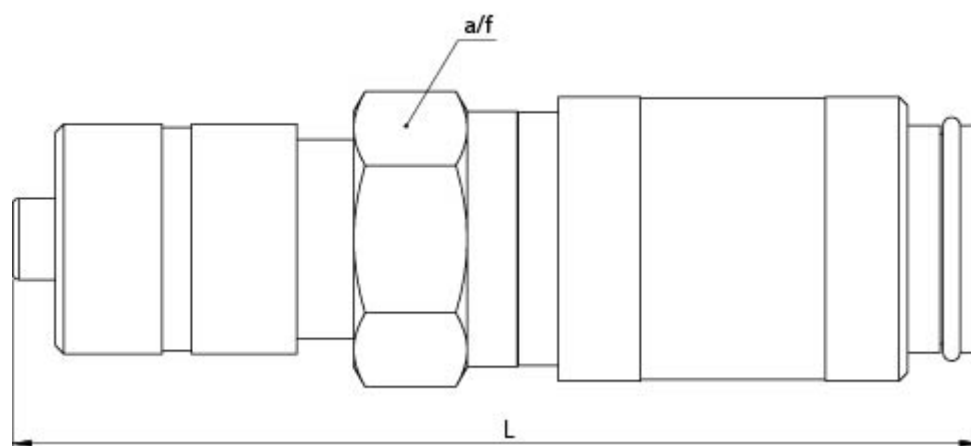

# Data Sheet

Article number: 586244921e

Description: Quick-connect coupling w. push-on  $\varnothing 12 \times 9$   
NW 7.8

## Measures

---

A/F	= 19
Length	= 64
Tube diameter	= $\varnothing 12 \times 9$